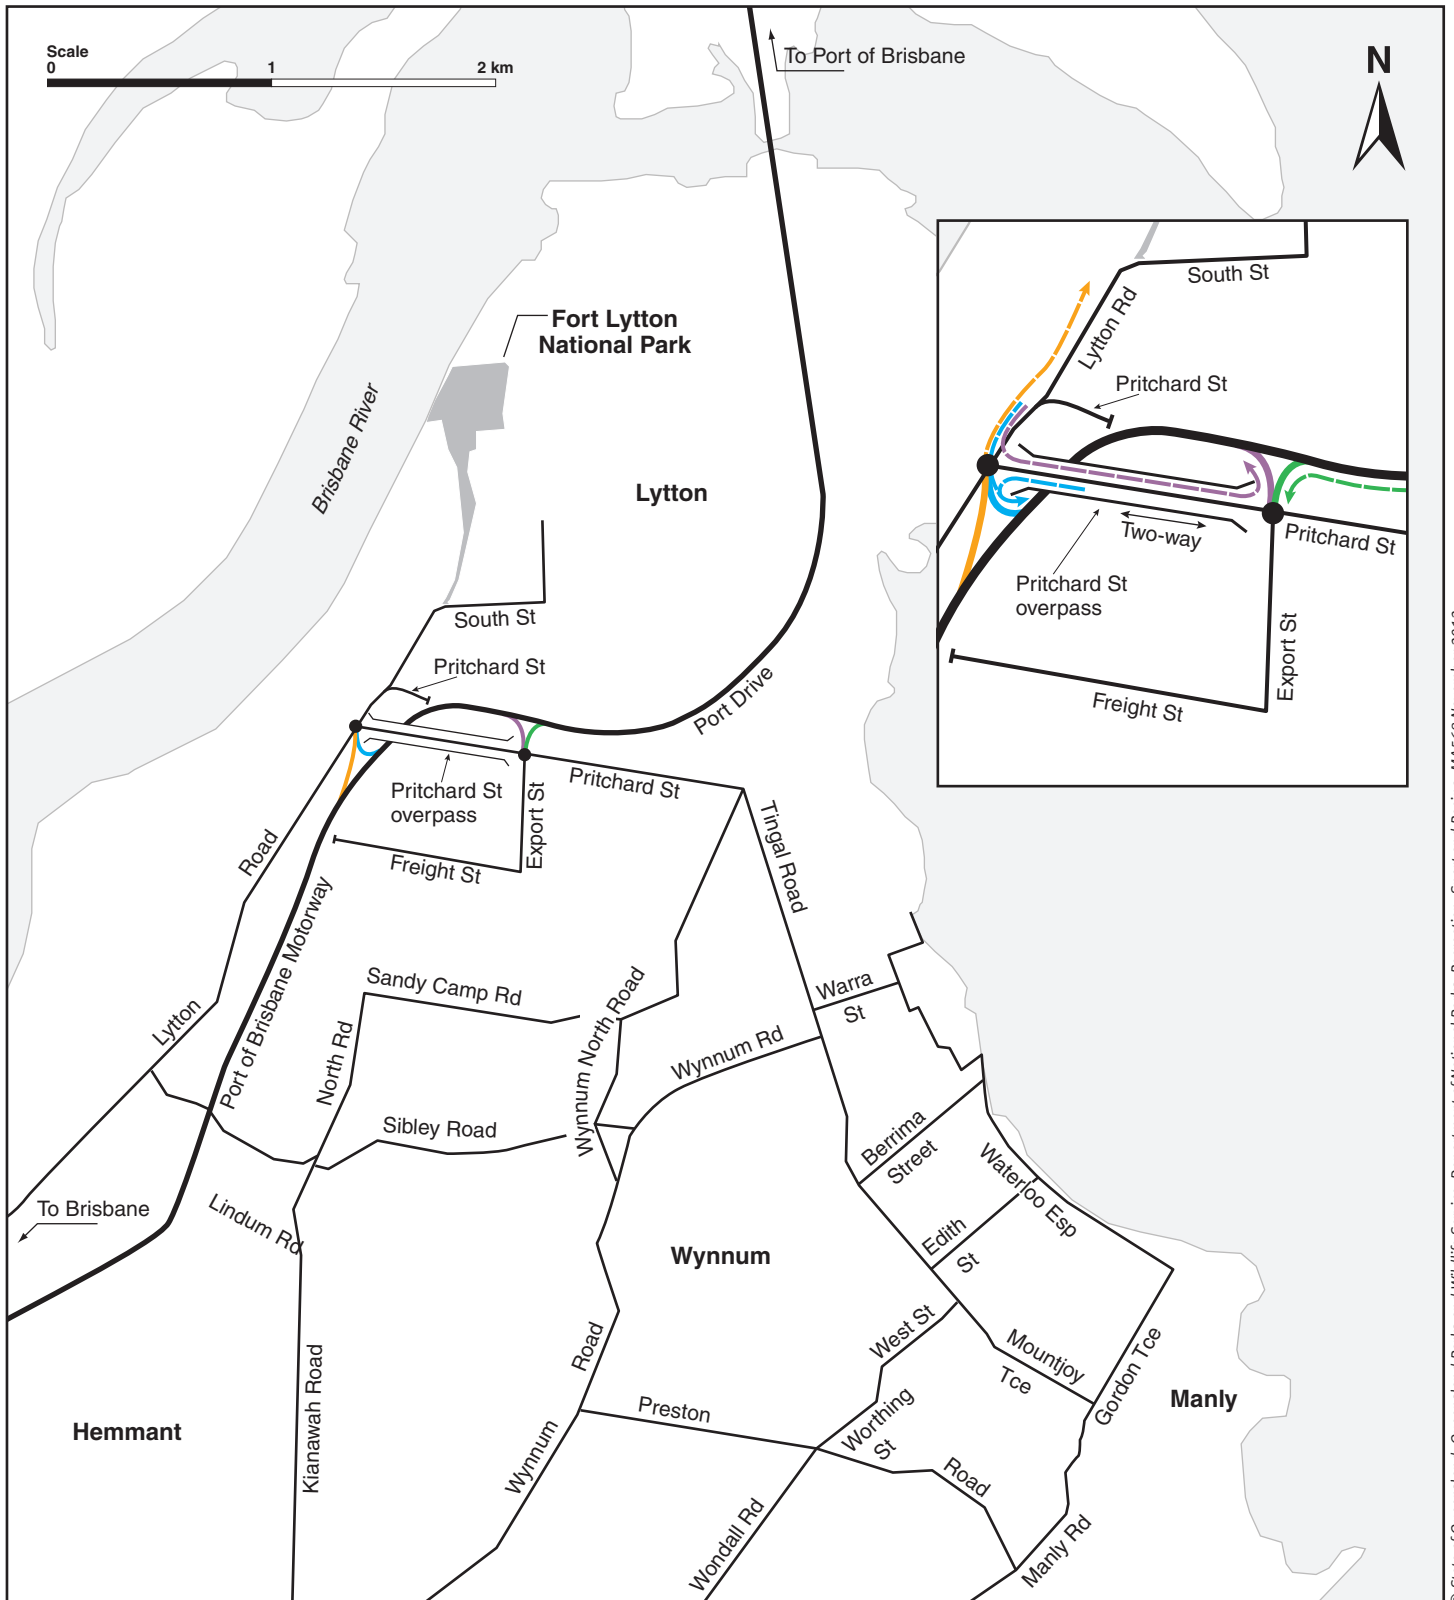

PORT OFFICE

3 Port Central Avenue,
PORT OF BRISBANE QLD 4178

Ph: 07 3258 4888

Fort Lytton National Park map

Locality map

© State of Queensland. Queensland Parks and Wildlife Service, Department of National Parks, Recreation, Sport and Racing. MAS68 November 2012

Legend

National park	Motorway off-ramp to Fort Lytton (or industrial area)	Motorway on-ramp to Port of Brisbane
Water	Motorway on-ramp back to Brisbane	Motorway off-ramp to Fort Lytton (or industrial area)
Traffic lights		
Motorway		
Road		