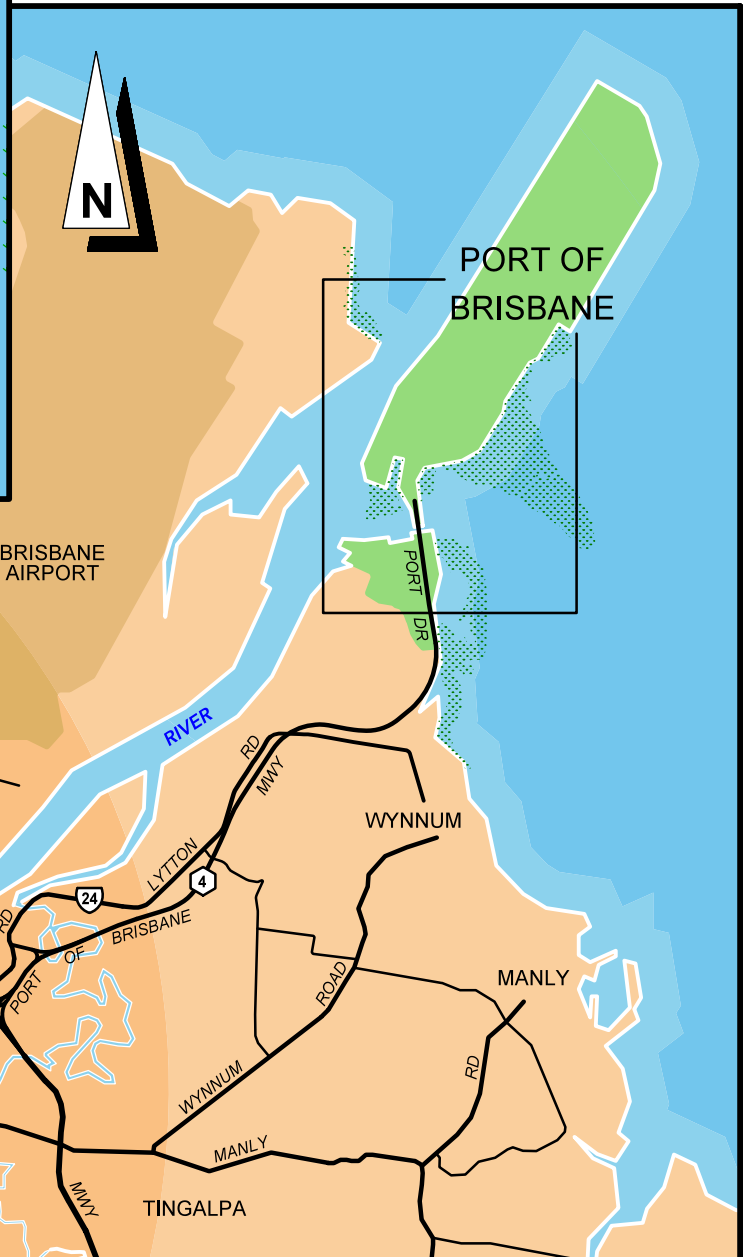

PORT OFFICE

3 Port Central Avenue,
PORT OF BRISBANE QLD 4178

Ph: 07 3258 4888

Fort Lytton National Park map

Locality map

© State of Queensland. Queensland Parks and Wildlife Service, Department of National Parks, Recreation, Sport and Racing. MAS68 November 2012

Legend

National park	Motorway off-ramp to Fort Lytton (or industrial area)	Motorway on-ramp to Port of Brisbane
Water	Motorway on-ramp back to Brisbane	Motorway off-ramp to Fort Lytton (or industrial area)
Traffic lights		
Motorway		
Road		